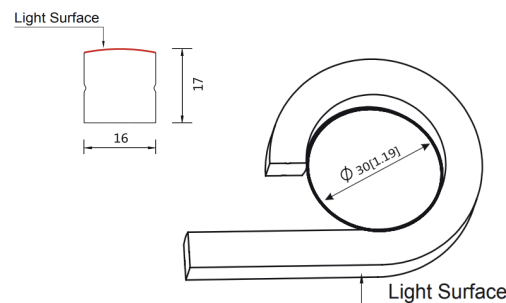

Rubec

LED strip Neon

Product information	
Input voltage	24V
Real length	role 10m
Width	12,5mm - 16mm
Max. connection length	10m
Cutable length	62,5mm
LED/m	112LED's/m
Power/m	7,68W/m 15W/m

Photometrics			
CCT	2700K	3000K	4000K
Lumen/m	453lm/m - 840lm/m		
CRI	CRI>90		
Beam angle	112°		

Rubec - LED strip Neon					
Article No.	Product name	CCT	W/m	Lm/m	LED's/m
2.21.1605	Rubec - LED strip Neon	2700K	7,68W/m	453lm/m	112LED's/m
2.21.1608	Rubec - LED strip Neon	2700K	15W/m	780lm/m	112LED's/m
Article No.	Product name	CCT	W/m	Lm/m	LED's/m
2.21.1606	Rubec - LED strip Neon	3000K	7,68W/m	455lm/m	112LED's/m
2.21.1609	Rubec - LED strip Neon	3000K	15W/m	810lm/m	112LED's/m
Article No.	Product name	CCT	W/m	Lm/m	LED's/m
2.21.1607	Rubec - LED strip Neon	4000K	7,68W/m	476lm/m	112LED's/m
2.21.1610	Rubec - LED strip Neon	4000K	15W/m	840lm/m	112LED's/m

Micus

LED strip COB

Product information	
Input voltage	24V
Real length	role 5m
Width	8mm
Max. connection length	5m
Cutable length	29,41 mm
LED/m	544LED's/m
Power/m	10W/m

Photometrics			
CCT	2700K	3000K	4000K
Lumen/m	948lm/m	974lm/m	1046lm/m
CRI	CRI>90		
Beam angle	120°		